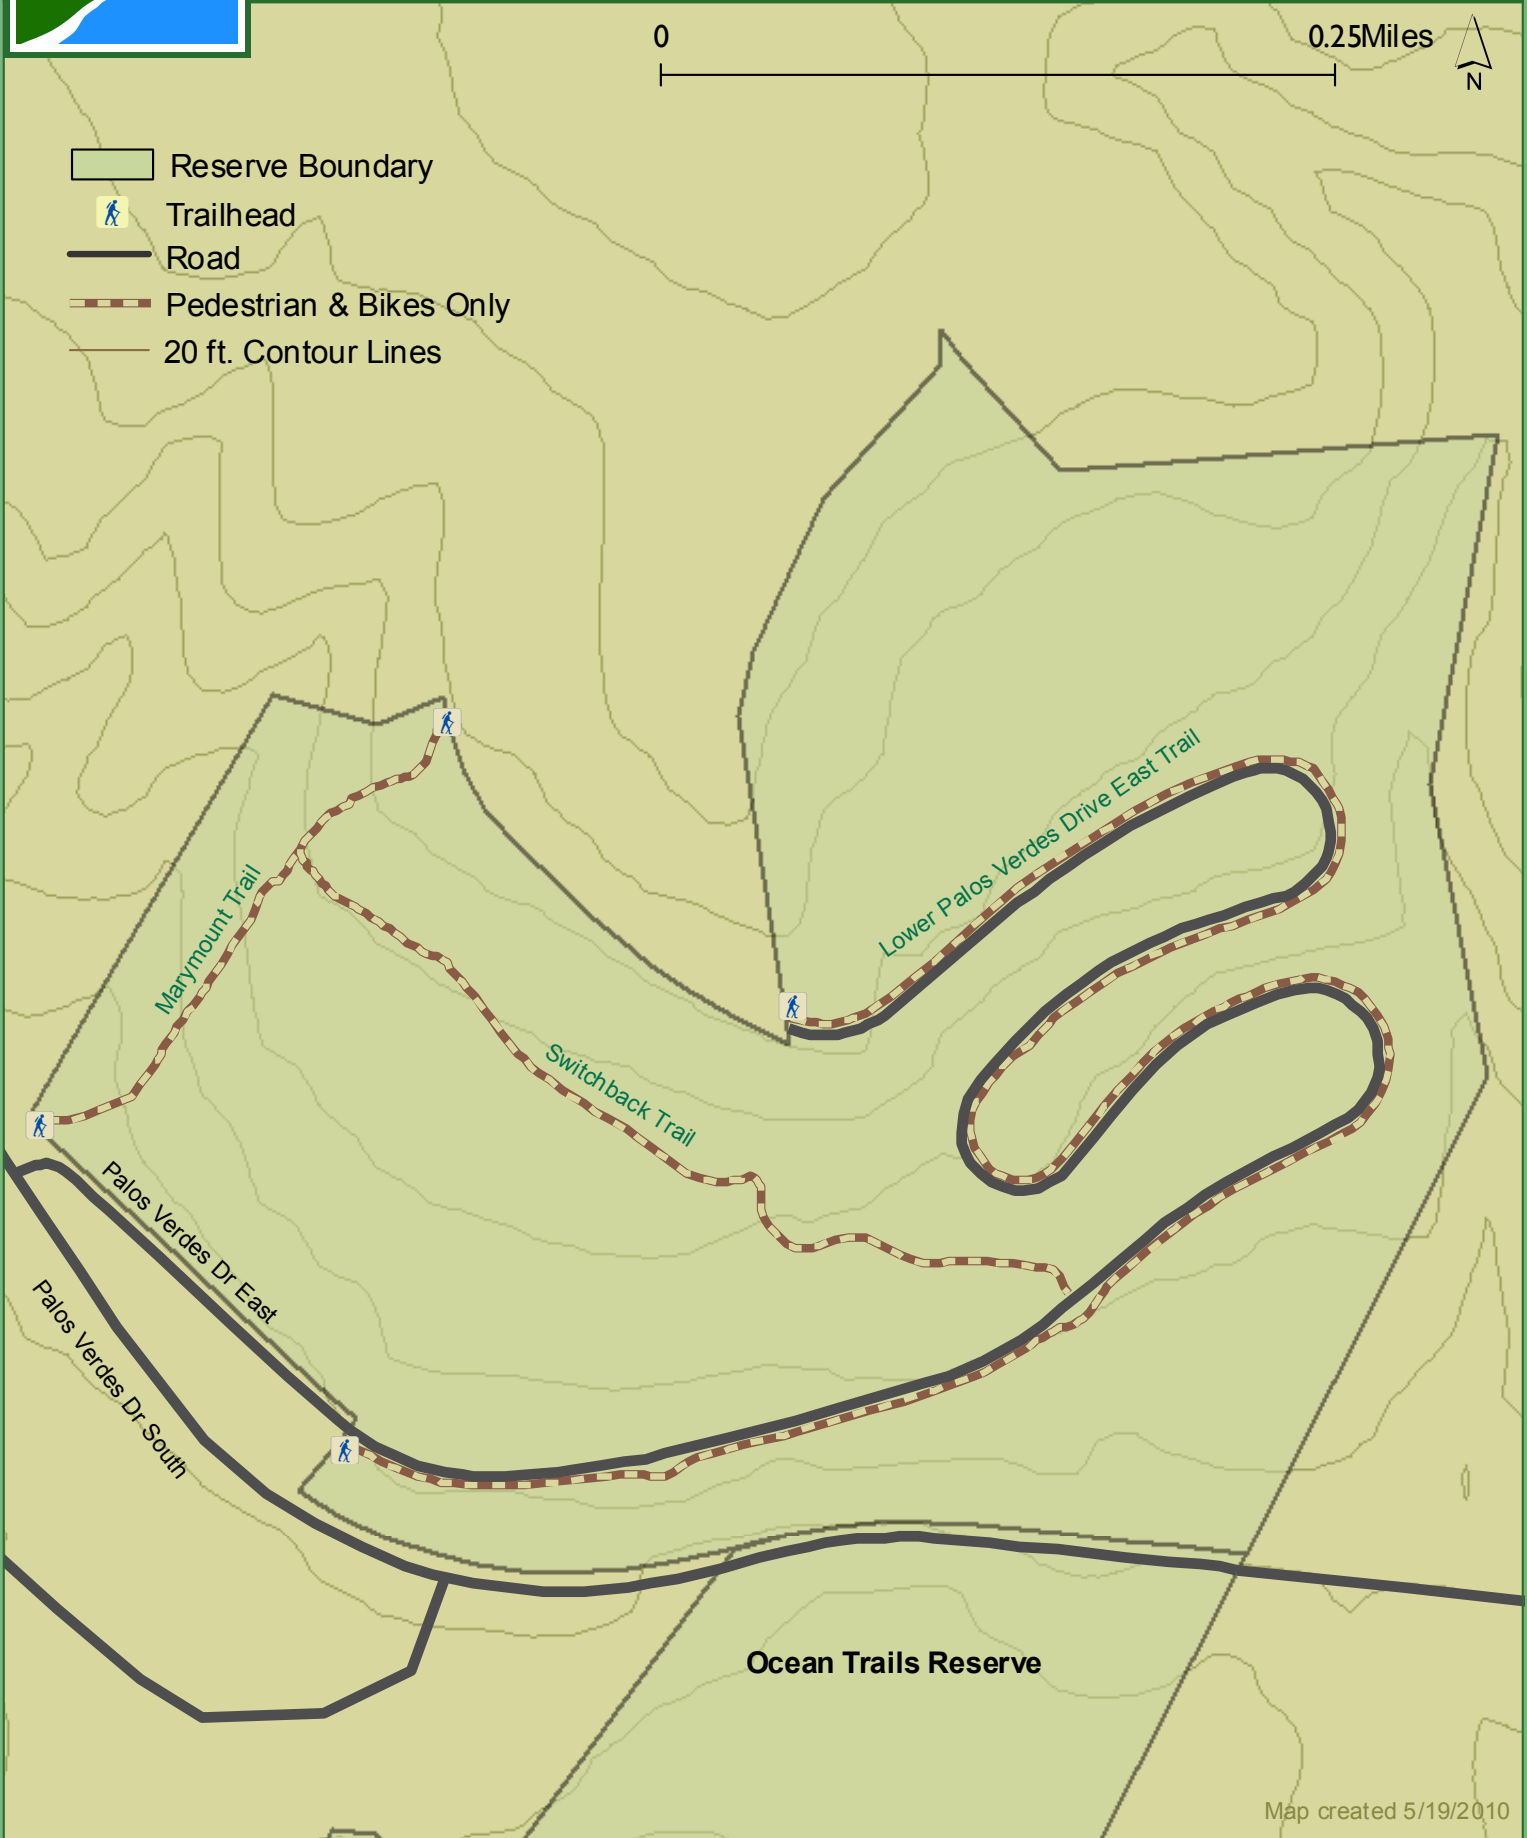

San Ramon Reserve Palos Verdes Nature Preserve

0

0.25 Miles

-  Reserve Boundary
-  Trailhead
-  Road
-  Pedestrian & Bikes Only
-  20 ft. Contour Lines

Ocean Trails Reserve