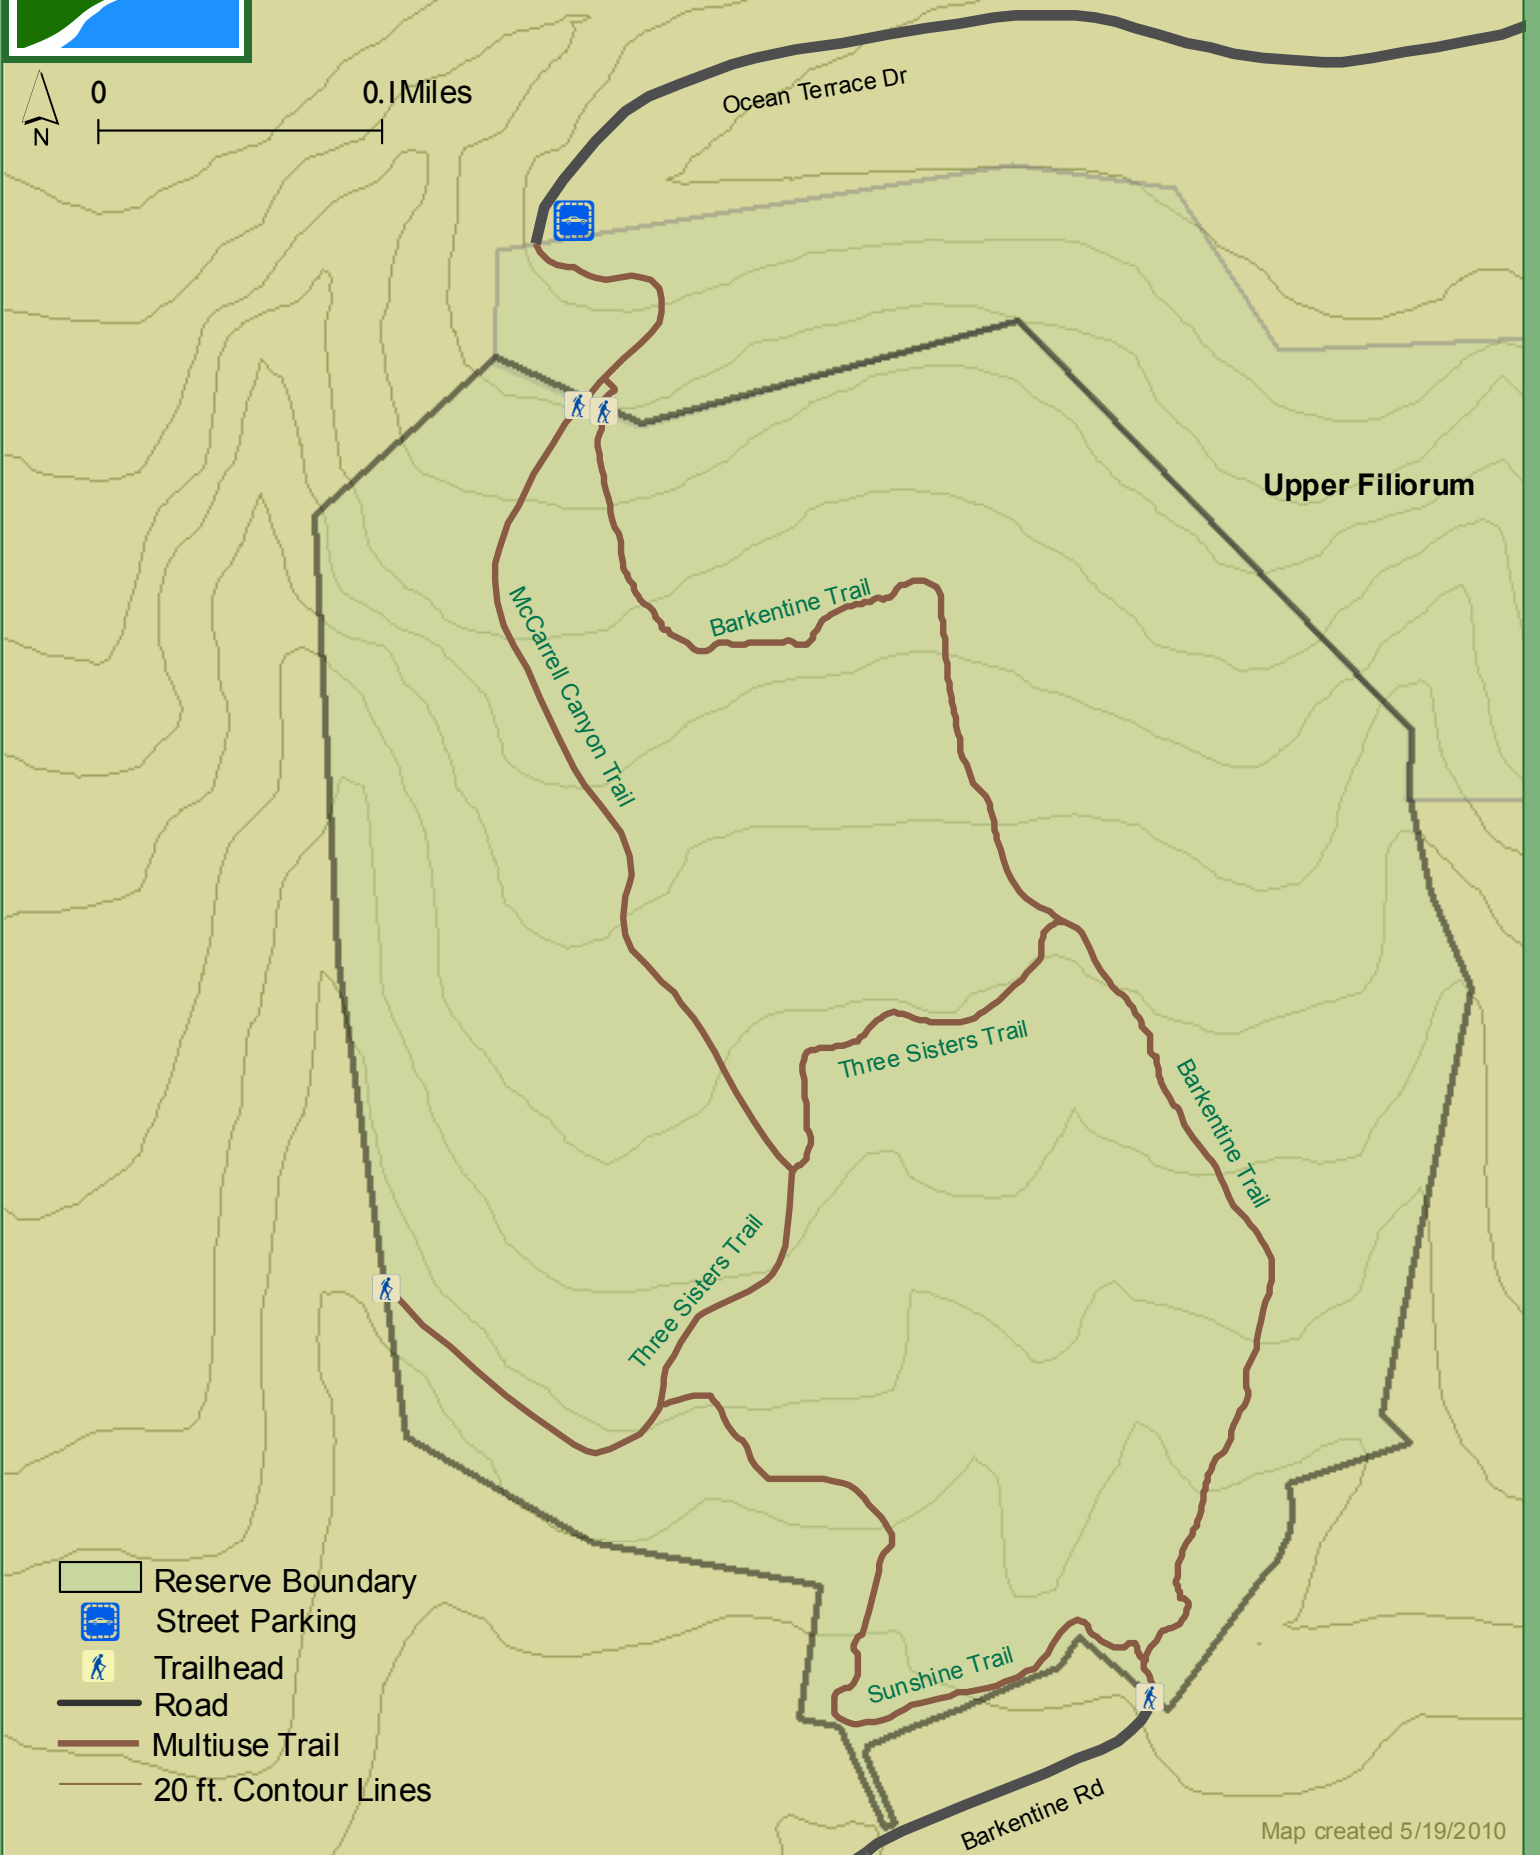

Three Sisters Reserve Palos Verdes Nature Preserve

- Reserve Boundary
- Street Parking
- Trailhead
- Road
- Multiuse Trail
- 20 ft. Contour Lines