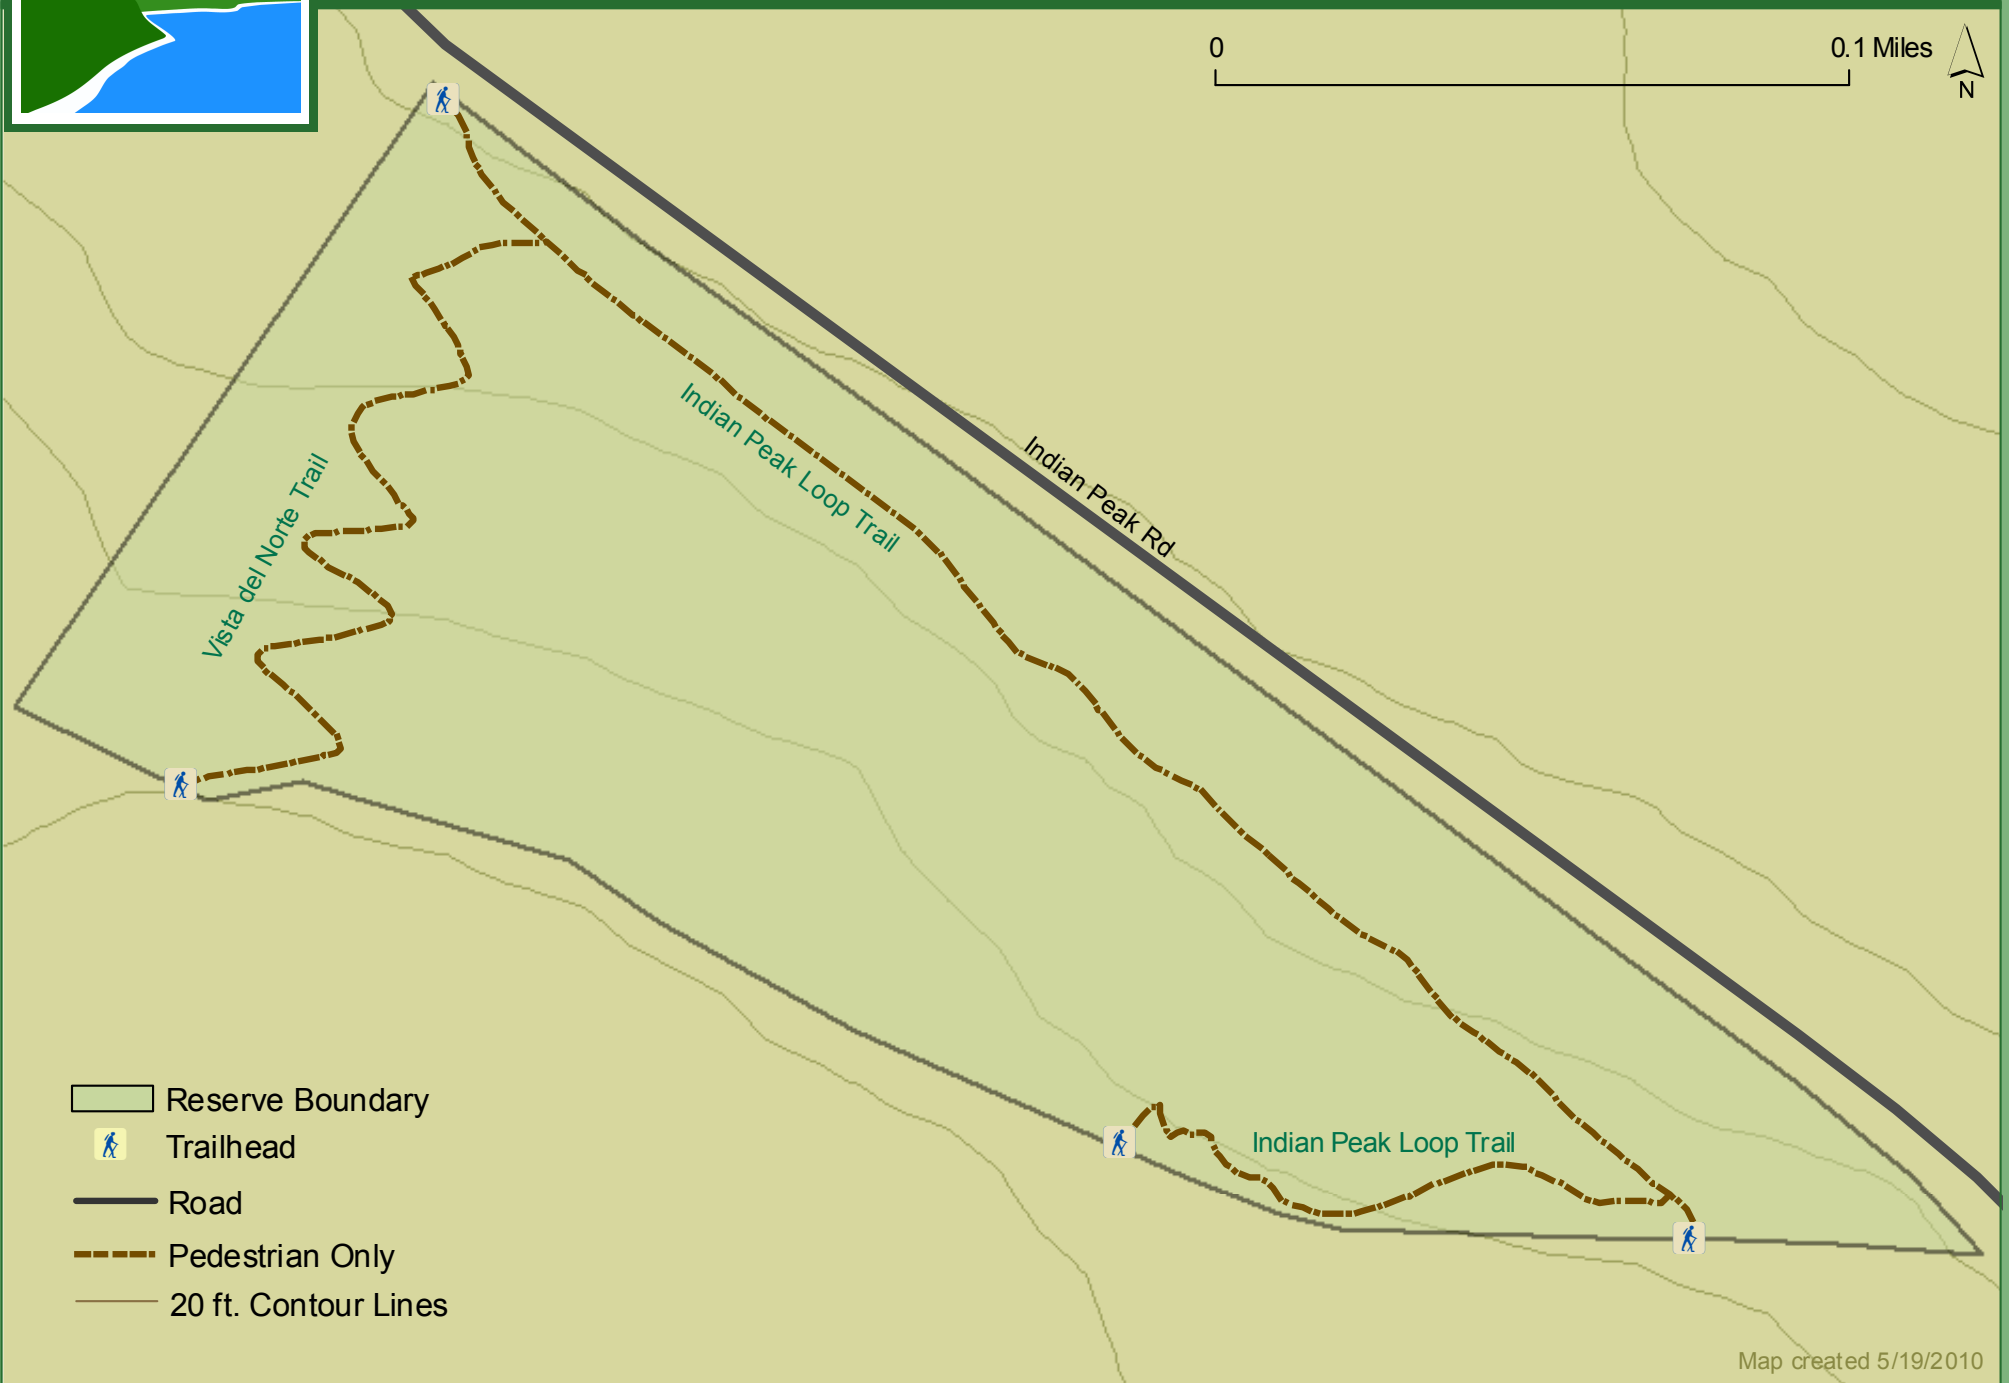

# Vista del Norte Reserve Palos Verdes Nature Preserve

- Reserve Boundary
- Trailhead
- Road
- Pedestrian Only
- 20 ft. Contour Lines